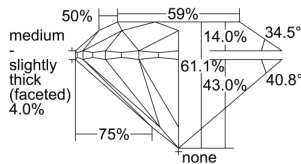

GIA®

FACSIMILE

GIA REPORT 7238616758

Verify this report at gia.edu

GIA DIAMOND DOSSIER®

September 09, 2016
GIA Report Number 7238616758
Shape and Cutting Style ..... Round Brilliant
Measurements ..... 4.96 - 4.99 x 3.04 mm

GRADING RESULTS

Carat Weight ..... 0.47 carat
Color Grade ..... E
Clarity Grade VS1
Cut Grade ..... Excellent

ADDITIONAL GRADING INFORMATION

Polish ..... Excellent
Symmetry ..... Excellent
Fluorescence ..... Medium Blue
Clarity Characteristics..... Crystal, Pinpoint, Indented Natural
Inscription(s): GIA 7238616758

PROPORTIONS

Profile to actual proportions

GRADING SCALES

GIA COLOR SCALE	GIA CLARITY SCALE	GIA CUT SCALE	
D	FLAWLESS	EXCELLENT	
E	INTERNALLY FLAWLESS		
F		VVS₁	VERY GOOD
G	VVS₂		
H	VS₁	GOOD	
I	VS₂		
J	SI₁	FAIR	
K	SI₂		
L	I₁	POOR	
M	I₂		
N	I₃		
O			
P			
Q			
R			
S			
T			
U			
V			
W			
X			
Y			
Z