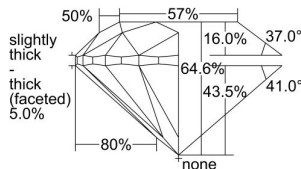

GIA®

FACSIMILE

GIA REPORT 6232498039

Verify this report at gia.edu

GIA DIAMOND DOSSIER®

August 22, 2016
GIA Report Number 6232498039
Shape and Cutting Style ..... Round Brilliant
Measurements ..... 5.52 - 5.56 x 3.58 mm

GRADING RESULTS

Carat Weight ..... 0.70 carat
Color Grade ..... H
Clarity Grade VS1
Cut Grade ..... Very Good

ADDITIONAL GRADING INFORMATION

Polish ..... Excellent
Symmetry ..... Excellent
Fluorescence ..... None
Clarity Characteristics ..... Cloud, Crystal
Inscription(s): GIA 6232498039

PROPORTIONS

Profile to actual proportions