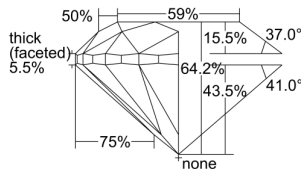

GIA®

FACSIMILE

GIA REPORT 2236584557

Verify this report at gia.edu

GIA DIAMOND DOSSIER®

September 15, 2016
GIA Report Number 2236584557
Shape and Cutting Style ..... Round Brilliant
Measurements ..... 5.54 - 5.57 x 3.56 mm

GRADING RESULTS

Carat Weight ..... 0.70 carat
Color Grade ..... K
Clarity Grade VS1
Cut Grade ..... Very Good

ADDITIONAL GRADING INFORMATION

Polish ..... Excellent
Symmetry ..... Excellent
Fluorescence ..... Medium Blue
Clarity Characteristics..... Crystal, Pinpoint
Inscription(s): GIA 2236584557

PROPORTIONS

Profile to actual proportions

GRADING SCALES

GIA COLOR SCALE	GIA CLARITY SCALE	GIA CUT SCALE
Colorless	Flawless	Excellent
Near Colorless	Internally Flawless	
Faint	VVS₁	Very Good
Very Light	VVS₂	
Light	VS₁	Good
	VS₂	
	S₁	Fair
	S₂	
	I₁	Poor
	I₂	
	I₃