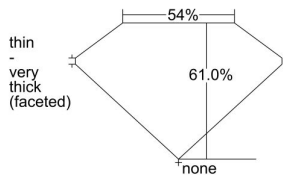

GIA®

FACSIMILE

GIA REPORT 2237638037

Verify this report at gia.edu

GIA DIAMOND DOSSIER®

September 06, 2016
GIA Report Number 2237638037
Shape and Cutting Style ..... Heart Brilliant
Measurements ..... 4.08 x 4.63 x 2.83 mm

GRADING RESULTS

Carat Weight ..... 0.31 carat
Color Grade ..... E
Clarity Grade SI1

ADDITIONAL GRADING INFORMATION

Polish ..... Excellent
Symmetry ..... Very Good
Fluorescence ..... None
Clarity Characteristics ..... Feather
Inscription(s): GIA 2237638037

PROPORTIONS

Profile not to actual proportions

GRADING SCALES

GIA COLOR SCALE		GIA CLARITY SCALE			
COLORLESS	D	VERY VERY SLIGHTLY INCLUDED	FLAWLESS		
	E		INTERNALLY FLAWLESS		
	F	VERY SLIGHTLY INCLUDED	VVS₁		
	G		VVS₂		
	H		VS₁		
	NEAR COLORLESS	I	SLIGHTLY INCLUDED	VS₂	
		J		SI₁	
		FAINT	K	INCLUDED	SI₂
			L		I₁
			M		I₂
VERY LIGHT	N	LIGHT	I₃		
	O				
	P				
	Q				
LIGHT	R				
	S				
	T				
	U				
	V				
	W				
	X				
	Y				
	Z