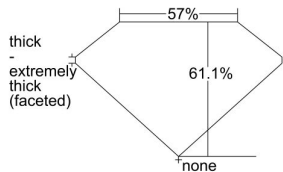

GIA®

FACSIMILE

GIA REPORT 2237594788

Verify this report at gia.edu

GIA DIAMOND DOSSIER®

September 02, 2016
GIA Report Number **2237594788**
Shape and Cutting Style ..... **Heart Brilliant**
Measurements ..... **3.94 x 4.85 x 2.97 mm**

GRADING RESULTS

Carat Weight ..... **0.35 carat**
Color Grade ..... **E**
Clarity Grade **VS2**

ADDITIONAL GRADING INFORMATION

Polish ..... **Very Good**
Symmetry ..... **Very Good**
Fluorescence ..... **None**
Clarity Characteristics.. **Crystal, Twinning Wisp, Indented Natural**
Inspection(s): **GIA 2237594788**

PROPORTIONS

Profile not to actual proportions

GRADING SCALES

GIA COLOR SCALE		GIA CLARITY SCALE		
NEAR COLORLESS	D	VERY VERY SLIGHTLY INCLUDED	FLAWLESS	
	E		INTERNALLY FLAWLESS	
	F	VERY SLIGHTLY INCLUDED	VVS₁	
	G		VVS₂	
	H		VS₁	
	FAINT	I	SLIGHTLY INCLUDED	VS₂
		J		SI₁
		K	INCLUDED	SI₂
		L		I₁
		M		I₂
VERY LIGHT	N	LIGHT	I₃	
	O			
	P			
	Q			
LIGHT	R			
	S			
	T			
	U			
	V			
	W			
	X			
	Y			
	Z