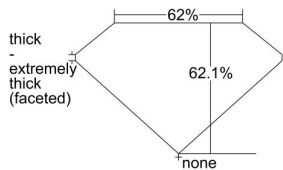

GIA®

FACSIMILE

GIA REPORT 6232638324

Verify this report at gia.edu

GIA DIAMOND DOSSIER®

September 06, 2016
GIA Report Number 6232638324
Shape and Cutting Style ..... Heart Brilliant
Measurements ..... 4.13 x 4.72 x 2.93 mm

GRADING RESULTS

Carat Weight ..... 0.34 carat
Color Grade ..... E
Clarity Grade VS2

ADDITIONAL GRADING INFORMATION

Polish ..... Very Good
Symmetry ..... Very Good
Fluorescence ..... None
Clarity Characteristics ..... Cloud, Crystal, Knot
Inscription(s): GIA 6232638324

PROPORTIONS

Profile not to actual proportions

GRADING SCALES

GIA COLOR SCALE		GIA CLARITY SCALE			
COLORLESS	D	VERY VERY SLIGHTLY INCLUDED	FLAWLESS		
	E		INTERNALLY FLAWLESS		
	F	VERY SLIGHTLY INCLUDED	VVS₁		
	G		VVS₂		
	H		VS₁		
	NEAR COLORLESS	I	SLIGHTLY INCLUDED	VS₂	
		J		SI₁	
		FAINT	K	INCLUDED	SI₂
			L		I₁
			M		I₂
VERY LIGHT			N	INCLUDED	I₃
			O		
			P		
	Q				
LIGHT	R				
	S				
	T				
	U				
	V				
	Z