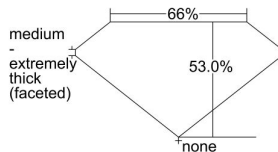

GIA®

FACSIMILE

GIA REPORT 1233594216

Verify this report at gia.edu

GIA DIAMOND DOSSIER®

September 02, 2016
GIA Report Number 1233594216
Shape and Cutting Style ..... Heart Brilliant
Measurements ..... 4.23 x 4.80 x 2.54 mm

GRADING RESULTS

Carat Weight ..... 0.32 carat
Color Grade ..... E
Clarity Grade VS2

ADDITIONAL GRADING INFORMATION

Polish ..... Excellent
Symmetry ..... Very Good
Fluorescence ..... None
Clarity Characteristics..... Cloud, Crystal
Inscription(s): GIA 1233594216

PROPORTIONS

Profile not to actual proportions

GRADING SCALES

GIA COLOR SCALE		GIA CLARITY SCALE		
COLORLESS	D	VERY VERY SLIGHTLY INCLUDED	FLAWLESS	
	E		INTERNALLY FLAWLESS	
	F	VERY SLIGHTLY INCLUDED	VVS₁	
	G		VVS₂	
	NEAR COLORLESS	H	SLIGHTLY INCLUDED	VS₁
		I		VS₂
	FAINT	J	INCLUDED	SI₁
		K		SI₂
		L	INCLUDED	I₁
		M		I₂
N		I₃		
VERT LIGHT		O	INCLUDED	
		P		
		Q		
	R			
	S			
	T			
LIGHT	U			
	V			
	W			
	X			
	Y			
	Z