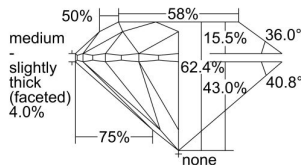

GIA®

FACSIMILE

GIA REPORT 1233685944

Verify this report at gia.edu

GIA DIAMOND DOSSIER®

September 09, 2016
GIA Report Number 1233685944
Shape and Cutting Style ..... Round Brilliant
Measurements ..... 5.64 - 5.65 x 3.53 mm

GRADING RESULTS

Carat Weight ..... 0.70 carat
Color Grade ..... G
Clarity Grade VS2
Cut Grade ..... Excellent

ADDITIONAL GRADING INFORMATION

Polish ..... Excellent
Symmetry ..... Excellent
Fluorescence ..... None
Clarity Characteristics ..... Feather, Indented Natural
Inscription(s): GIA 1233685944

PROPORTIONS

Profile to actual proportions