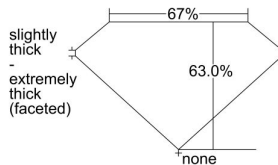

GIA®

FACSIMILE

GIA REPORT 6231593945

Verify this report at gia.edu

GIA DIAMOND DOSSIER®

September 06, 2016
GIA Report Number 6231593945
Shape and Cutting Style ..... Heart Brilliant
Measurements ..... 3.68 x 4.41 x 2.78 mm

GRADING RESULTS

Carat Weight ..... 0.28 carat
Color Grade ..... F
Clarity Grade VS1

ADDITIONAL GRADING INFORMATION

Polish ..... Excellent
Symmetry ..... Very Good
Fluorescence ..... None
Clarity Characteristics.... Crystal, Cloud, Needle, Indented Natural
Inscription(s): GIA 6231593945

PROPORTIONS

Profile not to actual proportions

GRADING SCALES

GIA COLOR SCALE		GIA CLARITY SCALE	
COLORLESS	D	VERY VERY SLIGHTLY INCLUDED	FLAWLESS
	E		INTERNALLY FLAWLESS
	F		VVS₁
	G		VVS₂
	H		VS₁
	I		VS₂
	J		SI₁
	K		SI₂
	L		I₁
	M		I₂
NEAR COLORLESS	N	SLIGHTLY INCLUDED	I₃
	O		
	P		
	Q		
FAINT	R		
	S		
	T		
	U		
VERY LIGHT	V		
	W		
	X		
	Y		
LIGHT	Z