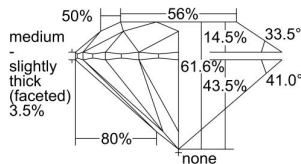

GIA®

FACSIMILE

GIA REPORT

3235779121

Verify this report at gia.edu

GIA DIAMOND DOSSIER®

September 19, 2016
GIA Report Number 3235779121
Shape and Cutting Style ..... Round Brilliant
Measurements ..... 5.25 - 5.27 x 3.24 mm

GRADING RESULTS

Carat Weight ..... 0.55 carat
Color Grade ..... J
Clarity Grade I1
Cut Grade ..... Excellent

ADDITIONAL GRADING INFORMATION

Polish ..... Very Good
Symmetry ..... Excellent
Fluorescence ..... None
Clarity Characteristics ..... Feather, Crystal
Inscription(s): GIA 3235779121

PROPORTIONS

Profile to actual proportions

GRADING SCALES

GIA COLOR SCALE

COLORED	D
	E
	F
	G
	H
	I
	J
NEAR COLORLESS	K
	L
	M
	N
	O
	P
	R
	S
	T
	U
	V
	W
	X
	Y
	Z

GIA CLARITY SCALE

FLAWLESS	VERY VERY SLIGHTLY INCLUDED	VVS₁	VERY SLIGHTLY INCLUDED	SI₁	SLIGHTLY INCLUDED	I₁	
							FLAWLESS
INTERNALLY FLAWLESS	VERY SLIGHTLY INCLUDED	VVS₂	VERY SLIGHTLY INCLUDED	SI₂	SLIGHTLY INCLUDED	I₂	
		VS₁		VS₂		I₃	

GIA CUT SCALE

EXCELLENT
VERY GOOD
GOOD
FAIR
POOR