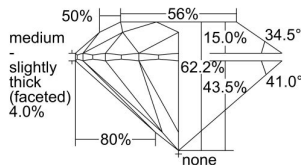

GIA®

FACSIMILE

GIA REPORT 1233778731

Verify this report at gia.edu

GIA DIAMOND DOSSIER®

September 19, 2016
GIA Report Number 1233778731
Shape and Cutting Style ..... Round Brilliant
Measurements ..... 4.55 - 4.57 x 2.84 mm

GRADING RESULTS

Carat Weight ..... 0.36 carat
Color Grade I
Clarity Grade S11
Cut Grade ..... Excellent

ADDITIONAL GRADING INFORMATION

Polish ..... Excellent
Symmetry ..... Excellent
Fluorescence ..... None
Clarity Characteristics ..... Crystal, Feather
Inscription(s): GIA 1233778731

PROPORTIONS

Profile to actual proportions