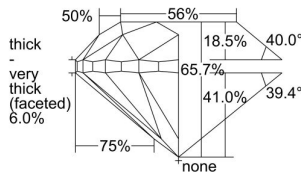

GIA®

FACSIMILE

GIA REPORT 3235787488

Verify this report at gia.edu

GIA DIAMOND DOSSIER®

September 19, 2016
GIA Report Number 3235787488
Shape and Cutting Style ..... Round Brilliant
Measurements ..... 4.90 - 4.92 x 3.22 mm

GRADING RESULTS

Carat Weight ..... 0.51 carat
Color Grade ..... K
Clarity Grade VVS1
Cut Grade ..... Good

ADDITIONAL GRADING INFORMATION

Polish ..... Excellent
Symmetry ..... Very Good
Fluorescence ..... None
Clarity Characteristics ..... Cloud, Feather
Inscription(s): GIA 3235787488

PROPORTIONS

Profile to actual proportions

GRADING SCALES

GIA COLOR SCALE

COLORED	D
	E
	F
	G
	H
	I
	J
NEAR COLORLESS	K
	L
	M
Faint	N
	O
	P
	R
	S
	T
	U
	V
	W
	X
	Y
Light	Z

GIA CLARITY SCALE

FLAWLESS	VERY VERY SLIGHTLY INCLUDED	VVS₁	
			VVS₂
INTERNALLY FLAWLESS	VERY SLIGHTLY INCLUDED	VS₁	
		VS₂	
SLIGHTLY INCLUDED	SLIGHTLY INCLUDED	SI₁	
		SI₂	
INCLUDED	INCLUDED	I₁	
		I₂	
		I₃	

GIA CUT SCALE

EXCELLENT
VERY GOOD
GOOD
FAIR
POOR