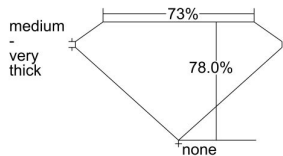

GIA®

FACSIMILE

GIA REPORT 2175856983

Verify this report at gia.edu

GIA DIAMOND DOSSIER®

September 15, 2016
GIA Report Number 2175856983
Shape and Cutting Style ..... **Rectangular Modified Brilliant**
Measurements ..... 5.44 x 5.11 x 3.99 mm

GRADING RESULTS

Carat Weight ..... 0.93 carat
Color Grade ..... K
Clarity Grade VS1

ADDITIONAL GRADING INFORMATION

Polish ..... Very Good
Symmetry ..... Good
Fluorescence ..... None
Clarity Characteristics ..... **Cloud, Feather, Pinpoint**
Inscription(s): GIA 2175856983

PROPORTIONS

Profile not to actual proportions

GRADING SCALES

GIA COLOR SCALE		GIA CLARITY SCALE			
COLORLESS	D	VERY VERY SLIGHTLY INCLUDED	FLAWLESS		
	E		INTERNALLY FLAWLESS		
	F	VERY SLIGHTLY INCLUDED	VVS₁		
	G		VVS₂		
	H		VS₁		
	NEAR COLORLESS	I	SLIGHTLY INCLUDED	VS₂	
		J		SI₁	
		FAINT	K	INCLUDED	SI₂
			L		I₁
			M		I₂
VERY LIGHT	N	LIGHT	I₃		
	O				
	P				
	Q				
LIGHT	R				
	S				
	T				
	U				
	V				
	W				
	X				
	Y				
	Z