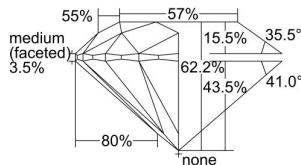

GIA®

FACSIMILE

GIA REPORT 7233732821

Verify this report at gia.edu

GIA DIAMOND DOSSIER®

September 15, 2016
GIA Report Number 7233732821
Shape and Cutting Style ..... Round Brilliant
Measurements ..... 4.73 - 4.74 x 2.94 mm

GRADING RESULTS

Carat Weight ..... 0.40 carat
Color Grade ..... G
Clarity Grade VS1
Cut Grade ..... Excellent

ADDITIONAL GRADING INFORMATION

Polish ..... Excellent
Symmetry ..... Excellent
Fluorescence ..... Medium Blue
Clarity Characteristics ..... Cloud, Pinpoint
Inscription(s): GIA 7233732821

PROPORTIONS

Profile to actual proportions

GRADING SCALES

GIA COLOR SCALE

COLORESS	D
	E
	F
	G
	H
	I
NEAR COLORESS	J
	K
	L
FANT	M
	N
	O
	P
	Q
VERY LIGHT	R
	S
	T
	U
	V
	W
	X
	Y
LIGHT	Z

GIA CLARITY SCALE

	FLAWLESS
	INTERNALLY FLAWLESS
VERY VERY SLIGHTLY INCLUDED	VVS₁
	VVS₂
VERY SLIGHTLY INCLUDED	VS₁
	VS₂
SLIGHTLY INCLUDED	SI₁
	SI₂
	I₁
	I₂
INCLUDED	I₃

GIA CUT SCALE

	EXCELLENT
	VERY GOOD
	GOOD
	FAIR
	POOR