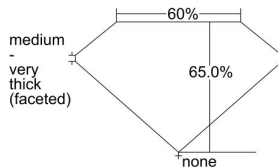

GIA®

FACSIMILE

GIA REPORT

7228420156

Verify this report at gia.edu

GIA DIAMOND DOSSIER®

May 04, 2016
GIA Report Number 7228420156
Shape and Cutting Style ..... Pear Brilliant
Measurements ..... 5.39 x 3.76 x 2.45 mm

GRADING RESULTS

Carat Weight ..... 0.30 carat
Color Grade ..... D
Clarity Grade VS1

ADDITIONAL GRADING INFORMATION

Polish ..... Very Good
Symmetry ..... Very Good
Fluorescence ..... None
Clarity Characteristics ..... Crystal, Pinpoint
Inscription(s): GIA 7228420156

PROPORTIONS

Profile not to actual proportions

GRADING SCALES

GIA COLOR SCALE		GIA CLARITY SCALE			
COLORLESS	D	VERY VERY SLIGHTLY INCLUDED	FLAWLESS		
	E		INTERNALLY FLAWLESS		
	F	VERY SLIGHTLY INCLUDED	VVS₁		
	G		VVS₂		
	H		VS₁		
	NEAR COLORLESS	I	SLIGHTLY INCLUDED	VS₂	
		J		SI₁	
		FAINT	K	INCLUDED	SI₂
			L		I₁
			M		I₂
VERY LIGHT			N	INCLUDED	I₃
			O		
			P		
	Q				
LIGHT	R				
	S				
	T				
	U				
	V				
	Z