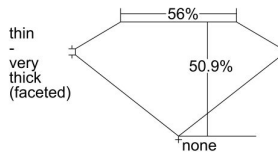

GIA®

FACSIMILE

GIA REPORT 7232607224

Verify this report at gia.edu

GIA DIAMOND DOSSIER®

September 08, 2016
GIA Report Number 7232607224
Shape and Cutting Style ..... Heart Brilliant
Measurements ..... 5.64 x 6.75 x 3.44 mm

GRADING RESULTS

Carat Weight ..... 0.76 carat
Color Grade ..... F
Clarity Grade S11

ADDITIONAL GRADING INFORMATION

Polish ..... Very Good
Symmetry ..... Very Good
Fluorescence ..... None
Clarity Characteristics..... Twinning Wisp, Crystal, Cloud, Feather
Inscription(s): GIA 7232607224

PROPORTIONS

Profile not to actual proportions

GRADING SCALES

GIA COLOR SCALE		GIA CLARITY SCALE			
COLORLESS	D	VERY VERY SLIGHTLY INCLUDED	FLAWLESS		
	E		INTERNALLY FLAWLESS		
	F	VERY SLIGHTLY INCLUDED	VVS₁		
	G		VVS₂		
	H		VS₁		
	NEAR COLORLESS	I	SLIGHTLY INCLUDED	VS₂	
		J		S1₁	
		FAINT	K	INCLUDED	S1₂
			L		I₁
			M		I₂
VERY LIGHT	N	LIGHT	I₃		
	O				
	P				
	Q				
	R