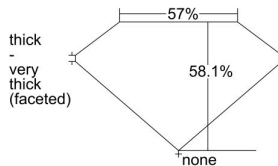

GIA®

FACSIMILE

GIA REPORT 7222005043

Verify this report at gia.edu

GIA DIAMOND DOSSIER®

March 10, 2016
GIA Report Number 7222005043
Shape and Cutting Style ..... Heart Brilliant
Measurements ..... 5.16 x 6.12 x 3.55 mm

GRADING RESULTS

Carat Weight ..... 0.70 carat
Color Grade ..... G
Clarity Grade VVS2

ADDITIONAL GRADING INFORMATION

Polish ..... Excellent
Symmetry ..... Excellent
Fluorescence ..... None
Clarity Characteristics..... Pinpoint, Feather, Indented Natural
Inscription(s): GIA 7222005043

PROPORTIONS

Profile not to actual proportions

GRADING SCALES

GIA COLOR SCALE		GIA CLARITY SCALE			
COLORLESS	D	VERY VERY SLIGHTLY INCLUDED	FLAWLESS		
	E		INTERNALLY FLAWLESS		
	F	VERY SLIGHTLY INCLUDED	VVS₁		
	G		VVS₂		
	H		VS₁		
	NEAR COLORLESS	I	SLIGHTLY INCLUDED	VS₂	
		J		SI₁	
		FAINT	K	INCLUDED	SI₂
			L		I₁
			M		I₂
VERY LIGHT			N	INCLUDED	I₃
			O		
			P		
	Q				
LIGHT	R				
	S				
	T				
	U				
	V				
	Z