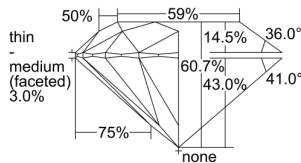

GIA®

FACSIMILE

GIA REPORT 1239768953

Verify this report at gia.edu

GIA DIAMOND DOSSIER®

September 19, 2016
GIA Report Number 1239768953
Shape and Cutting Style ..... Round Brilliant
Measurements ..... 5.17 - 5.20 x 3.15 mm

GRADING RESULTS

Carat Weight ..... 0.52 carat
Color Grade ..... G
Clarity Grade S11
Cut Grade ..... Excellent

ADDITIONAL GRADING INFORMATION

Polish ..... Excellent
Symmetry ..... Excellent
Fluorescence ..... None
Clarity Characteristics ..... Cloud, Feather
Inscription(s): GIA 1239768953

PROPORTIONS

Profile to actual proportions

GRADING SCALES

GIA COLOR SCALE

COLORED	D
	E
	F
	G
	H
	I
	J
NEAR COLORLESS	K
	L
Faint	M
	N
	O
	P
Very Light	Q
	R
	S
	T
	U
	V
Light	W
	X
	Y
	Z

GIA CLARITY SCALE

GIA CUT SCALE

EXCELLENT	VERY GOOD	GOOD	FAIR	POOR	
					EXCELLENT
VERY GOOD	GOOD	FAIR	POOR	GIA CUT SCALE	
					VERY GOOD
GOOD	FAIR	POOR	GIA CUT SCALE	GIA CUT SCALE	
					GOOD
FAIR	POOR	GIA CUT SCALE	GIA CUT SCALE	GIA CUT SCALE	
					FAIR
POOR	GIA CUT SCALE	GIA CUT SCALE	GIA CUT SCALE	GIA CUT SCALE	
					POOR