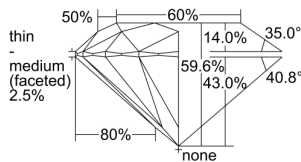

GIA®

FACSIMILE

GIA REPORT 5233779023

Verify this report at gia.edu

GIA DIAMOND DOSSIER®

September 21, 2016
GIA Report Number 5233779023
Shape and Cutting Style ..... Round Brilliant
Measurements ..... 5.55 - 5.58 x 3.32 mm

GRADING RESULTS

Carat Weight ..... 0.62 carat
Color Grade ..... D
Clarity Grade SI2
Cut Grade ..... Excellent

ADDITIONAL GRADING INFORMATION

Polish ..... Excellent
Symmetry ..... Excellent
Fluorescence ..... Medium Blue
Clarity Characteristics..... Crystal, Cloud, Knot
Inscription(s): GIA 5233779023

PROPORTIONS

Profile to actual proportions

GRADING SCALES

GIA COLOR SCALE	GIA CLARITY SCALE	GIA CUT SCALE	
D	FLAWLESS	EXCELLENT	
E	INTERNALLY FLAWLESS		
F		VVS₁	VERY GOOD
G	VVS₂		
H	VS₁	GOOD	
I	VS₂		
J	SI₁	FAIR	
K	SI₂		
L	I₁	POOR	
M	I₂		
N	I₃		
O			
P			
Q			
R			
S			
T			
U			
V			
W			
X			
Y			
Z