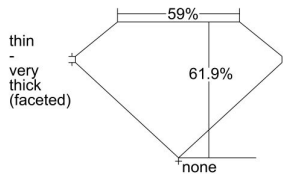

GIA®

FACSIMILE

GIA REPORT 6231593920

Verify this report at gia.edu

GIA DIAMOND DOSSIER®

September 02, 2016
GIA Report Number 6231593920
Shape and Cutting Style ..... Heart Brilliant
Measurements ..... 4.28 x 5.11 x 3.16 mm

GRADING RESULTS

Carat Weight ..... 0.41 carat
Color Grade ..... F
Clarity Grade VS1

ADDITIONAL GRADING INFORMATION

Polish ..... Excellent
Symmetry ..... Very Good
Fluorescence ..... None
Clarity Characteristics..... Crystal, Pinpoint
Inscription(s): GIA 6231593920

PROPORTIONS

Profile not to actual proportions

GRADING SCALES

GIA COLOR SCALE		GIA CLARITY SCALE			
COLORLESS	D	VERY VERY SLIGHTLY INCLUDED	FLAWLESS		
	E		INTERNALLY FLAWLESS		
	F	VERY SLIGHTLY INCLUDED	VS₁		
	G		VS₂		
	H		VS₁		
	NEAR COLORLESS	I	SLIGHTLY INCLUDED	SI₁	
		J		SI₂	
		FAINT	K	INCLUDED	I₁
			L		I₂
			M		I₃
VERY LIGHT	N		LIGHT		
	O				
	P				
	Q				
	R