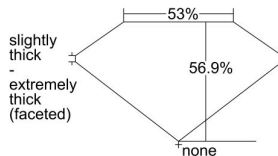

GIA®

FACSIMILE

GIA REPORT

7236638408

Verify this report at gia.edu

GIA DIAMOND DOSSIER®

September 06, 2016
GIA Report Number 7236638408
Shape and Cutting Style ..... Heart Brilliant
Measurements ..... 4.60 x 4.93 x 2.81 mm

GRADING RESULTS

Carat Weight ..... 0.40 carat
Color Grade ..... J
Clarity Grade SI1

ADDITIONAL GRADING INFORMATION

Polish ..... Very Good
Symmetry ..... Very Good
Fluorescence ..... None
Clarity Characteristics ..... Feather, Indented Natural
Inscription(s): GIA 7236638408

PROPORTIONS

Profile not to actual proportions

GRADING SCALES

GIA COLOR SCALE		GIA CLARITY SCALE	
NEAR COLORLESS	D	VERY VERY SLIGHTLY INCLUDED	FLAWLESS
	E		INTERNALLY FLAWLESS
	F		VVS₁
	G		VVS₂
	H		VS₁
	I		VS₂
	J		SI₁
	K		SI₂
	L		I₁
	M		I₂
FAINT	N	INCLUDED	I₃
	O		
	P		
	Q		
VERY LIGHT	R		
	S		
	T		
	U		
	V		
	W		
	X		
	Y		
LIGHT	Z