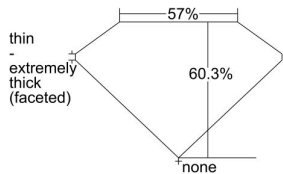

GIA®

FACSIMILE

GIA REPORT 5233616611

Verify this report at gia.edu

GIA DIAMOND DOSSIER®

September 02, 2016
GIA Report Number 5233616611
Shape and Cutting Style ..... Heart Brilliant
Measurements ..... 4.08 x 5.12 x 3.09 mm

GRADING RESULTS

Carat Weight ..... 0.40 carat
Color Grade ..... H
Clarity Grade VS2

ADDITIONAL GRADING INFORMATION

Polish ..... Excellent
Symmetry ..... Good
Fluorescence ..... None
Clarity Characteristics ..... Feather, Indented Natural
Inscription(s): GIA 5233616611

PROPORTIONS

Profile not to actual proportions

GRADING SCALES

GIA COLOR SCALE		GIA CLARITY SCALE			
COLORLESS	D	VERY VERY SLIGHTLY INCLUDED	FLAWLESS		
	E		INTERNALLY FLAWLESS		
	F	VERY SLIGHTLY INCLUDED	VVS₁		
	G		VVS₂		
	H		VS₁		
	NEAR COLORLESS	I	SLIGHTLY INCLUDED	VS₂	
		J		SI₁	
		FAINT	K	INCLUDED	SI₂
			L		I₁
			M		I₂
VERY LIGHT	N	LIGHT	I₃		
	O				
	P				
	Q				
	R