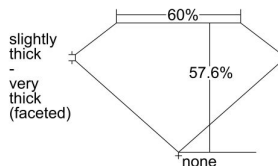

GIA®

FACSIMILE

GIA REPORT

7232593624

Verify this report at gia.edu

GIA DIAMOND DOSSIER®

September 06, 2016
GIA Report Number 7232593624
Shape and Cutting Style ..... Heart Brilliant
Measurements ..... 4.34 x 5.24 x 3.02 mm

GRADING RESULTS

Carat Weight ..... 0.41 carat
Color Grade I
Clarity Grade VVS2

ADDITIONAL GRADING INFORMATION

Polish ..... Very Good
Symmetry ..... Very Good
Fluorescence ..... None
Clarity Characteristics ..... Feather
Inscription(s): GIA 7232593624

PROPORTIONS

Profile not to actual proportions

GRADING SCALES

GIA COLOR SCALE		GIA CLARITY SCALE		
COLORLESS	D	VERY VERY SLIGHTLY INCLUDED	FLAWLESS	
	E		INTERNALLY FLAWLESS	
	F		VVS₁	
	G		VVS₂	
	NEAR COLORLESS	H	VERY SLIGHTLY INCLUDED	VS₁
		I		VS₂
		J	SLIGHTLY INCLUDED	S₁
		K		S₂
		L		I₁
		M		I₂
FAINT	N	INCLUDED	I₃	
	O			
	P			
	Q			
	R			
	S			
VERY LIGHT	T			
	U			
	V			
	W			
	X			
	Y			
LIGHT	Z