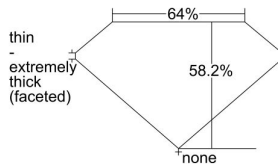

GIA®

FACSIMILE

GIA REPORT 7231593857

Verify this report at gia.edu

GIA DIAMOND DOSSIER®

September 02, 2016
GIA Report Number 7231593857
Shape and Cutting Style ..... Heart Brilliant
Measurements ..... 4.25 x 5.03 x 2.93 mm

GRADING RESULTS

Carat Weight ..... 0.38 carat
Color Grade I
Clarity Grade VS1

ADDITIONAL GRADING INFORMATION

Polish ..... Very Good
Symmetry ..... Very Good
Fluorescence ..... None
Clarity Characteristics..... Crystal, Feather, Cloud, Pinpoint
Inscription(s): GIA 7231593857

PROPORTIONS

Profile not to actual proportions

GRADING SCALES

GIA COLOR SCALE		GIA CLARITY SCALE			
COLORLESS	D	VERY VERY SLIGHTLY INCLUDED	FLAWLESS		
	E		INTERNALLY FLAWLESS		
	F	VERY SLIGHTLY INCLUDED	VVS₁		
	G		VVS₂		
	H		VS₁		
	NEAR COLORLESS	I	SLIGHTLY INCLUDED	VS₂	
		J		SI₁	
		FAINT	K	INCLUDED	SI₂
			L		I₁
			M		I₂
VERT LIGHT	N	LIGHT	I₃		
	O				
	P				
	Q				
	R