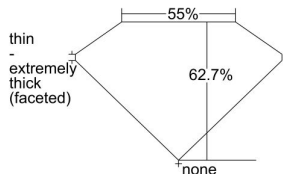

GIA®

FACSIMILE

GIA REPORT 6231638480

Verify this report at gia.edu

GIA DIAMOND DOSSIER®

September 06, 2016
GIA Report Number 6231638480
Shape and Cutting Style ..... Heart Brilliant
Measurements ..... 4.23 x 4.90 x 3.07 mm

GRADING RESULTS

Carat Weight ..... 0.37 carat
Color Grade ..... G
Clarity Grade VS1

ADDITIONAL GRADING INFORMATION

Polish ..... Excellent
Symmetry ..... Very Good
Fluorescence ..... Faint
Clarity Characteristics ..... Feather, Pinpoint
Inscription(s): GIA 6231638480

PROPORTIONS

GRADING SCALES

GIA COLOR SCALE		GIA CLARITY SCALE			
COLORLESS	D	VERY VERY SLIGHTLY INCLUDED	FLAWLESS		
	E		INTERNALLY FLAWLESS		
	F	VERY SLIGHTLY INCLUDED	VVS₁		
	G		VVS₂		
	NEAR COLORLESS	H	SLIGHTLY INCLUDED	VS₁	
		I		VS₂	
		FAINT	J	INCLUDED	I₁
			K		I₂
	L		I₃		
	M		INCLUDED		
N					
O					
LIGHT	P				
	Q				
	R				
	S				
	T				
	U				
	V				
	W				
X					
Y					
Z