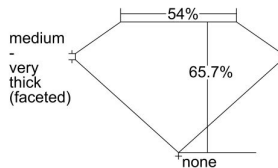

GIA®

FACSIMILE

GIA REPORT 6235594691

Verify this report at gia.edu

GIA DIAMOND DOSSIER®

September 08, 2016
GIA Report Number 6235594691
Shape and Cutting Style ..... Heart Brilliant
Measurements ..... 3.94 x 4.70 x 3.09 mm

GRADING RESULTS

Carat Weight ..... 0.36 carat
Color Grade I
Clarity Grade SI2

ADDITIONAL GRADING INFORMATION

Polish ..... Excellent
Symmetry ..... Good
Fluorescence ..... None
Clarity Characteristics ..... Feather
Inscription(s): GIA 6235594691

PROPORTIONS

Profile not to actual proportions

GRADING SCALES

GIA COLOR SCALE		GIA CLARITY SCALE			
COLORLESS	D	VERY VERY SLIGHTLY INCLUDED	FLAWLESS		
	E		INTERNALLY FLAWLESS		
	F	VERY SLIGHTLY INCLUDED	VVS₁		
	G		VVS₂		
	H		VS₁		
	NEAR COLORLESS	I	SLIGHTLY INCLUDED	VS₂	
		J		SI₁	
		FAINT	K	INCLUDED	SI₂
			L		I₁
			M		I₂
VERT LIGHT	N		INCLUDED	I₃	
	O				
	P				
	Q				
	LIGHT		R		
		S			
		T			
U					
V					
W					
X					
Y					
Z