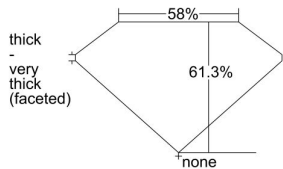

GIA®

FACSIMILE

GIA REPORT 6231594759

Verify this report at gia.edu

GIA DIAMOND DOSSIER®

September 06, 2016
GIA Report Number 6231594759
Shape and Cutting Style ..... Heart Brilliant
Measurements ..... 3.91 x 4.62 x 2.83 mm

GRADING RESULTS

Carat Weight ..... 0.31 carat
Color Grade ..... K
Clarity Grade VVS1

ADDITIONAL GRADING INFORMATION

Polish ..... Excellent
Symmetry ..... Very Good
Fluorescence ..... Medium Blue
Clarity Characteristics ..... Feather
Inscription(s): GIA 6231594759

PROPORTIONS

Profile not to actual proportions

GRADING SCALES

GIA COLOR SCALE		GIA CLARITY SCALE			
COLORLESS	D	VERY VERY SLIGHTLY INCLUDED	FLAWLESS		
	E		INTERNALLY FLAWLESS		
	F	VERY SLIGHTLY INCLUDED	VVS₁		
	G		VVS₂		
	H		VS₁		
	NEAR COLORLESS	I	SLIGHTLY INCLUDED	VS₂	
		J		SI₁	
		FAINT	K	INCLUDED	SI₂
			L		I₁
			M		I₂
VERY LIGHT	N	LIGHT	I₃		
	O				
	P				
	Q				
	R