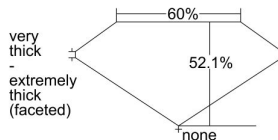

GIA®

FACSIMILE

GIA REPORT 6235481864

Verify this report at gia.edu

GIA DIAMOND DOSSIER®

August 17, 2016
GIA Report Number 6235481864
Shape and Cutting Style ..... Heart Modified Brilliant
Measurements ..... 4.00 x 4.69 x 2.44 mm

GRADING RESULTS

Carat Weight ..... 0.30 carat
Color Grade I
Clarity Grade VS2

ADDITIONAL GRADING INFORMATION

Polish ..... Very Good
Symmetry ..... Very Good
Fluorescence ..... None
Clarity Characteristics.. Indented Natural, Cavity, Crystal, Feather
Inscription(s): GIA 6235481864

PROPORTIONS

Profile not to actual proportions

GRADING SCALES

GIA COLOR SCALE		GIA CLARITY SCALE			
COLORLESS	D	VERY VERY SLIGHTLY INCLUDED	FLAWLESS		
	E		INTERNALLY FLAWLESS		
	F	VERY SLIGHTLY INCLUDED	VVS₁		
	G		VVS₂		
	H		VS₁		
	NEAR COLORLESS	I	SLIGHTLY INCLUDED	VS₂	
		J		SI₁	
		FAINT	K	INCLUDED	SI₂
			L		I₁
			M		I₂
VERY LIGHT	N	LIGHT	I₃		
	O				
	P				
	Q				
LIGHT	R				
	S				
	T				
	U				
	V				
	Z