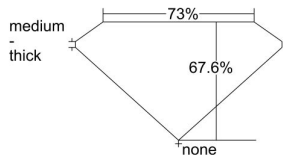

GIA®

FACSIMILE

GIA REPORT 2237435536

Verify this report at gia.edu

GIA DIAMOND DOSSIER®

August 18, 2016
GIA Report Number 2237435536
Shape and Cutting Style ..... Square Modified Brilliant
Measurements ..... 5.42 x 5.33 x 3.60 mm

GRADING RESULTS

Carat Weight ..... 0.90 carat
Color Grade I
Clarity Grade VS2

ADDITIONAL GRADING INFORMATION

Polish ..... Very Good
Symmetry ..... Very Good
Fluorescence ..... None
Clarity Characteristics ..... Crystal
Inspection(s): GIA 2237435536

PROPORTIONS

Profile not to actual proportions

GRADING SCALES

GIA COLOR SCALE		GIA CLARITY SCALE			
COLORLESS	D	VERY VERY SLIGHTLY INCLUDED	FLAWLESS		
	E		INTERNALLY FLAWLESS		
	F		VVS₁		
	NEAR COLORLESS	G	VVS₂		
		H	VERY SLIGHTLY INCLUDED	VS₁	
		I		VS₂	
		FAINT	J	SLIGHTLY INCLUDED	SI₁
			K		SI₂
	L		INCLUDED		I₁
	M			I₂	
N	I₃				
VERY LIGHT	O				
LIGHT	P				
	Q				
	R				
	S				
	T				
	U				
	V				
	Z