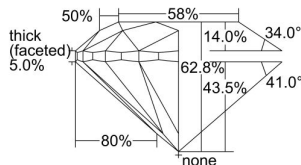

GIA®

FACSIMILE

GIA REPORT 7238676336

Verify this report at gia.edu

GIA DIAMOND DOSSIER®

September 07, 2016
GIA Report Number **7238676336**
Shape and Cutting Style ..... **Round Brilliant**
Measurements ..... **5.00 - 5.02 x 3.15 mm**

GRADING RESULTS

Carat Weight ..... **0.50 carat**
Color Grade ..... **G**
Clarity Grade **I1**
Cut Grade ..... **Very Good**

ADDITIONAL GRADING INFORMATION

Polish ..... **Very Good**
Symmetry ..... **Very Good**
Fluorescence ..... **None**
Clarity Characteristics ..... **Feather**
Inscription(s): **GIA 7238676336**

PROPORTIONS

Profile to actual proportions

GRADING SCALES

GIA COLOR SCALE

COLORESS	D
	E
	F
	G
	H
	I
	J
NEAR COLORESS	K
	L
FAINT	M
	N
	O
	P
	Q
VERY LIGHT	R
	S
	T
	U
	V
	W
	X
	Y
LIGHT	Z

GIA CLARITY SCALE

	FLAWLESS
	INTERNALLY FLAWLESS
VERY VERY SLIGHTLY INCLUDED	VVS₁
	VVS₂
VERY SLIGHTLY INCLUDED	VS₁
	VS₂
SLIGHTLY INCLUDED	SI₁
	SI₂
	I₁
	I₂
INCLUDED	I₃

GIA CUT SCALE

	EXCELLENT
	VERY GOOD
	GOOD
	FAIR
	POOR