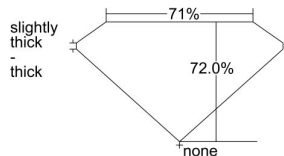

GIA®

FACSIMILE

GIA REPORT 2237579973

Verify this report at gia.edu

GIA DIAMOND DOSSIER®

September 06, 2016
GIA Report Number 2237579973
Shape and Cutting Style ..... Square Modified Brilliant
Measurements ..... 4.37 x 4.37 x 3.14 mm

GRADING RESULTS

Carat Weight ..... 0.50 carat
Color Grade ..... K
Clarity Grade VS1

ADDITIONAL GRADING INFORMATION

Polish ..... Excellent
Symmetry ..... Excellent
Fluorescence ..... None
Clarity Characteristics ..... Feather
Inscription(s): GIA 2237579973

PROPORTIONS

Profile not to actual proportions

GRADING SCALES

GIA COLOR SCALE		GIA CLARITY SCALE			
COLORLESS	D	VERY VERY SLIGHTLY INCLUDED	FLAWLESS		
	E		INTERNALLY FLAWLESS		
	F	VERY SLIGHTLY INCLUDED	VS₁		
	G		VS₂		
	H		VS₁		
	NEAR COLORLESS	I	SLIGHTLY INCLUDED	SI₁	
		J		SI₂	
		FAINT	K	INCLUDED	I₁
			L		I₂
			M		I₃
VERY LIGHT	N		LIGHT		
	O				
	P				
	Q				
	R				
	S				
LIGHT	T				
	U				
	V				
	W				
	X				
	Y				
	Z