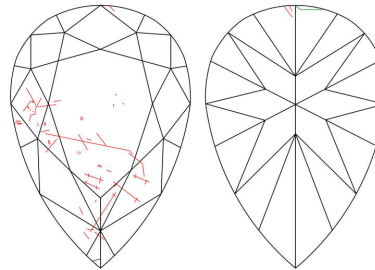

GIA DIAMOND GRADING REPORT

August 12, 2016
 GIA Report Number 7232413008
 Shape and Cutting Style Pear Modified Brilliant
 Measurements 9.78 x 6.22 x 3.31 mm

GRADING RESULTS

Carat Weight 1.16 carat
 Color Grade F
 Clarity Grade I1

ADDITIONAL GRADING INFORMATION

Polish Very Good
 Symmetry Good
 Fluorescence None
 Inscription(s): GIA 7232413008

Comments: Additional twinning wisps, pinpoints and surface graining are not shown.

PROPORTIONS

Profile not to actual proportions

CLARITY CHARACTERISTICS

KEY TO SYMBOLS*

-  Feather
-  Twinning Wisp
-  Crystal
-  Needle
-  Natural
-  Extra Facet

* Red symbols denote internal characteristics (inclusions). Green or black symbols denote external characteristics (blemishes). Diagram is an approximate representation of the diamond, and symbols shown indicate type, position, and approximate size of clarity characteristics. All clarity characteristics may not be shown. Details of finish are not shown.