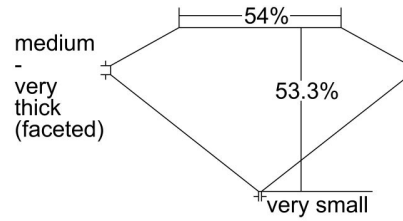

GIA DIAMOND GRADING REPORT

August 12, 2016
 GIA Report Number 7232413008
 Shape and Cutting Style Pear Modified Brilliant
 Measurements 9.78 x 6.22 x 3.31 mm

GRADING RESULTS

Carat Weight 1.16 carat
 Color Grade F
 Clarity Grade I1

Profile not to actual proportions

CLARITY CHARACTERISTICS

KEY TO SYMBOLS*

-  Feather
-  Twinning Wisp
-  Crystal
-  Needle
-  Natural
-  Extra Facet

* Red symbols denote internal characteristics (inclusions). Green or black symbols denote external characteristics (blemishes). Diagram is an approximate representation of the diamond, and symbols shown indicate type, position, and approximate size of clarity characteristics. All clarity characteristics may not be shown. Details of finish are not shown.