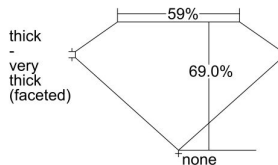

GIA®

FACSIMILE

GIA REPORT

7191774448

Verify this report at gia.edu

GIA DIAMOND DOSSIER®

April 07, 2015
GIA Report Number 7191774448
Shape and Cutting Style ..... Emerald Cut
Measurements ..... 5.86 x 4.49 x 3.10 mm

GRADING RESULTS

Carat Weight ..... 0.81 carat
Color Grade ..... E
Clarity Grade VS1

ADDITIONAL GRADING INFORMATION

Polish ..... Excellent
Symmetry ..... Very Good
Fluorescence ..... None
Clarity Characteristics ..... Cloud, Needle
Inscription(s): GIA 7191774448

PROPORTIONS

Profile not to actual proportions

GRADING SCALES

GIA COLOR SCALE		GIA CLARITY SCALE			
COLORLESS	D	VERY VERY SLIGHTLY INCLUDED	FLAWLESS		
	E		INTERNALLY FLAWLESS		
	F	VERY SLIGHTLY INCLUDED	VVS₁		
	G		VVS₂		
	H		VS₁		
	NEAR COLORLESS	I	SLIGHTLY INCLUDED	VS₂	
		J		SI₁	
		FAINT	K	INCLUDED	SI₂
			L		I₁
			M		I₂
VERY LIGHT	N	LIGHT	I₃		
	O				
	P				
	Q				
LIGHT	R				
	S				
	T				
	U				
	V				
	W				
	X				
	Y				
	Z