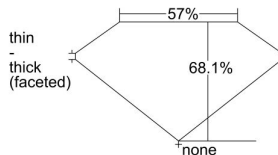

GIA®

FACSIMILE

GIA REPORT 2175694089

Verify this report at gia.edu

GIA DIAMOND DOSSIER®

June 20, 2016
GIA Report Number 2175694089
Shape and Cutting Style ..... Pear Brilliant
Measurements ..... 7.82 x 4.67 x 3.18 mm

GRADING RESULTS

Carat Weight ..... 0.73 carat
Color Grade ..... F
Clarity Grade VS1

ADDITIONAL GRADING INFORMATION

Polish ..... Very Good
Symmetry ..... Good
Fluorescence ..... None
Clarity Characteristics..... Cloud, Crystal, Indented Natural
Inscription(s): GIA 2175694089

PROPORTIONS

Profile not to actual proportions

GRADING SCALES

GIA COLOR SCALE		GIA CLARITY SCALE			
COLORLESS	D	VERY VERY SLIGHTLY INCLUDED	FLAWLESS		
	E		INTERNALLY FLAWLESS		
	F	VERY SLIGHTLY INCLUDED	VVS₁		
	G		VVS₂		
	H		VS₁		
	NEAR COLORLESS	I	VERY SLIGHTLY INCLUDED	VS₂	
		J		SI₁	
		FAINT	K	SLIGHTLY INCLUDED	SI₂
			L		I₁
			M		I₂
VERY LIGHT	N	INCLUDED	I₃		
	O				
	P				
	Q				
	R				
	S				
	T				
LIGHT	U				
	V				
	W				
	X				
Y					
Z