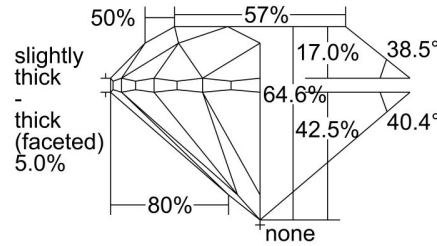

GIA DIAMOND GRADING REPORT

 September 14, 2016
 GIA Report Number 6231709172
 Shape and Cutting Style Round Brilliant
 Measurements 6.20 - 6.28 x 4.03 mm

GRADING RESULTS

 Carat Weight 1.01 carat
 Color Grade F
 Clarity Grade VS2
 Cut Grade Very Good

ADDITIONAL GRADING INFORMATION

 Polish Excellent
 Symmetry Very Good
 Fluorescence Medium Blue
 Inscription(s): GIA 6231709172
Comments: Internal graining is not shown.

PROPORTIONS

Profile to actual proportions

CLARITY CHARACTERISTICS

KEY TO SYMBOLS*

-  Cloud
-  Pinpoint
-  Natural

* Red symbols denote internal characteristics (inclusions). Green or black symbols denote external characteristics (blemishes). Diagram is an approximate representation of the diamond, and symbols shown indicate type, position, and approximate size of clarity characteristics. All clarity characteristics may not be shown. Details of finish are not shown.