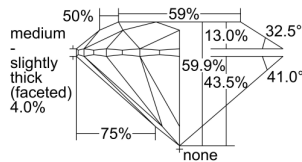

GIA®

FACSIMILE

GIA REPORT 7233705601

Verify this report at gia.edu

GIA DIAMOND DOSSIER®

September 13, 2016
GIA Report Number 7233705601
Shape and Cutting Style ..... Round Brilliant
Measurements ..... 5.75 - 5.79 x 3.45 mm

GRADING RESULTS

Carat Weight ..... 0.70 carat
Color Grade ..... J
Clarity Grade VVS1
Cut Grade ..... Excellent

ADDITIONAL GRADING INFORMATION

Polish ..... Excellent
Symmetry ..... Excellent
Fluorescence ..... Faint
Clarity Characteristics ..... Pinpoint
Inscription(s): GIA 7233705601

PROPORTIONS

Profile to actual proportions

GRADING SCALES

GIA COLOR SCALE	GIA CLARITY SCALE	GIA CUT SCALE	
D	FLAWLESS	EXCELLENT	
E	INTERNALLY FLAWLESS		
F		VVS₁	VERY GOOD
G	VVS₂		
H	VS₁	GOOD	
I	VS₂		
J	SI₁	FAIR	
K	SI₂		
L	I₁	POOR	
M	I₂		
N	I₃		
O			
P			
Q			
R			
S			
T			
U			
V			
W			
X			
Y			
Z