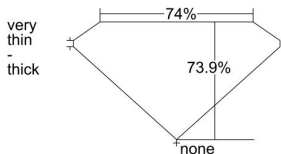

GIA®

FACSIMILE

GIA REPORT 6232372684

Verify this report at gia.edu

GIA DIAMOND DOSSIER®

August 12, 2016
GIA Report Number 6232372684
Shape and Cutting Style ..... Square Modified Brilliant
Measurements ..... 4.35 x 4.26 x 3.15 mm

GRADING RESULTS

Carat Weight ..... 0.50 carat
Color Grade ..... D
Clarity Grade VS2

ADDITIONAL GRADING INFORMATION

Polish ..... Very Good
Symmetry ..... Good
Fluorescence ..... None
Clarity Characteristics.. Cloud, Crystal, Feather, Indented Natural
Inspection(s): GIA 6232372684

PROPORTIONS

Profile not to actual proportions

GRADING SCALES

GIA COLOR SCALE		GIA CLARITY SCALE			
COLORLESS	D	VERY VERY SLIGHTLY INCLUDED	FLAWLESS		
	E		INTERNALLY FLAWLESS		
	F	VERY SLIGHTLY INCLUDED	VVS₁		
	G		VVS₂		
	H		VS₁		
	NEAR COLORLESS	I	SLIGHTLY INCLUDED	VS₂	
		J		SI₁	
		FAINT	K	INCLUDED	SI₂
			L		I₁
			M		I₂
VERY LIGHT			N	INCLUDED	I₃
			O		
			P		
	Q				
LIGHT	R				
	S				
	T				
	U				
	V				
	Z