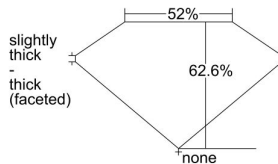

GIA®

FACSIMILE

GIA REPORT 6235593579

Verify this report at gia.edu

GIA DIAMOND DOSSIER®

September 01, 2016
GIA Report Number 6235593579
Shape and Cutting Style ..... Marquise Brilliant
Measurements ..... 9.88 x 4.62 x 2.90 mm

GRADING RESULTS

Carat Weight ..... 0.74 carat
Color Grade ..... G
Clarity Grade S11

ADDITIONAL GRADING INFORMATION

Polish ..... Very Good
Symmetry ..... Very Good
Fluorescence ..... None
Clarity Characteristics ..... Crystal
Inscription(s): GIA 6235593579

PROPORTIONS

Profile not to actual proportions

GRADING SCALES

GIA COLOR SCALE		GIA CLARITY SCALE		
NEAR COLORLESS	D	VERY VERY SLIGHTLY INCLUDED	FLAWLESS	
	E		INTERNALLY FLAWLESS	
	F	VERY SLIGHTLY INCLUDED	VVS₁	
	G		VVS₂	
	H		VS₁	
	FAINT	I	SLIGHTLY INCLUDED	VS₂
		J		S1₁
		K	INCLUDED	S1₂
		L		I₁
		M		I₂
VERY LIGHT	N	LIGHT	I₃	
	O			
	P			
	Q			
LIGHT	R			
	S			
	T			
	U			
	V			
	W			
	X			
Y				
Z