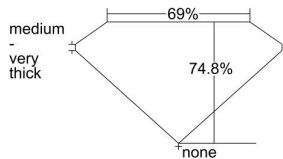

GIA®

FACSIMILE

GIA REPORT 6235699311

Verify this report at gia.edu

GIA DIAMOND DOSSIER®

September 13, 2016
GIA Report Number 6235699311
Shape and Cutting Style ..... Square Modified Brilliant
Measurements ..... 4.34 x 4.22 x 3.16 mm

GRADING RESULTS

Carat Weight ..... 0.52 carat
Color Grade ..... D
Clarity Grade VS1

ADDITIONAL GRADING INFORMATION

Polish ..... Excellent
Symmetry ..... Very Good
Fluorescence ..... None
Clarity Characteristics ..... Cavity, Needle, Pinpoint
Inscription(s): GIA 6235699311

PROPORTIONS

Profile not to actual proportions

GRADING SCALES

GIA COLOR SCALE		GIA CLARITY SCALE			
COLORLESS	D	VERY VERY SLIGHTLY INCLUDED	FLAWLESS		
	E		INTERNALLY FLAWLESS		
	F	VERY SLIGHTLY INCLUDED	VVS₁		
	G		VVS₂		
	H		VS₁		
	NEAR COLORLESS	I	SLIGHTLY INCLUDED	VS₂	
		J		SI₁	
		FAINT	K	INCLUDED	SI₂
			L		I₁
			M		I₂
VERY LIGHT	N	LIGHT	I₃		
	O				
	P				
	Q				
	R