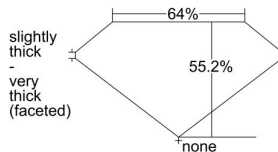

GIA®

FACSIMILE

GIA REPORT 7231607649

Verify this report at gia.edu

GIA DIAMOND DOSSIER®

September 07, 2016
GIA Report Number 7231607649
Shape and Cutting Style ..... Heart Brilliant
Measurements ..... 4.41 x 5.37 x 2.97 mm

GRADING RESULTS

Carat Weight ..... 0.42 carat
Color Grade ..... G
Clarity Grade VVS2

ADDITIONAL GRADING INFORMATION

Polish ..... Very Good
Symmetry ..... Very Good
Fluorescence ..... None
Clarity Characteristics..... Needle, Cloud, Indented Natural
Inscription(s): GIA 7231607649

PROPORTIONS

Profile not to actual proportions

GRADING SCALES

GIA COLOR SCALE		GIA CLARITY SCALE			
COLORLESS	D	VERY VERY SLIGHTLY INCLUDED	FLAWLESS		
	E		INTERNALLY FLAWLESS		
	F	VERY SLIGHTLY INCLUDED	VVS₁		
	G		VVS₂		
	H		VS₁		
	NEAR COLORLESS	I	SLIGHTLY INCLUDED	VS₂	
		J		SI₁	
		FAINT	K	INCLUDED	SI₂
			L		I₁
			M		I₂
VERY LIGHT			N	INCLUDED	I₃
			O		
			P		
	Q				
LIGHT	R				
	S				
	T				
	U				
	V				
	Z