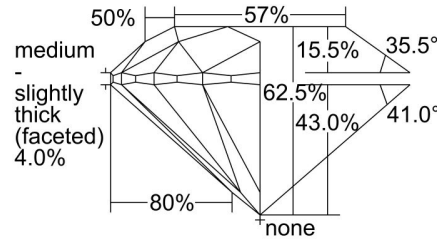

GIA DIAMOND GRADING REPORT

 August 26, 2016
 GIA Report Number 6235542114
 Shape and Cutting Style Round Brilliant
 Measurements 7.63 - 7.66 x 4.78 mm

GRADING RESULTS

 Carat Weight 1.73 carat
 Color Grade I
 Clarity Grade VS1
 Cut Grade Excellent

ADDITIONAL GRADING INFORMATION

 Polish Excellent
 Symmetry Excellent
 Fluorescence None
 Inscription(s): GIA 6235542114

Comments: Additional clouds are not shown. Pinpoints are not shown.

PROPORTIONS

Profile to actual proportions

CLARITY CHARACTERISTICS

KEY TO SYMBOLS*

-  Cloud
-  Needle
-  Indented Natural

* Red symbols denote internal characteristics (inclusions). Green or black symbols denote external characteristics (blemishes). Diagram is an approximate representation of the diamond, and symbols shown indicate type, position, and approximate size of clarity characteristics. All clarity characteristics may not be shown. Details of finish are not shown.