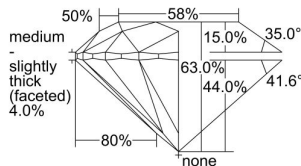

GIA®

FACSIMILE

GIA REPORT 2236647386

Verify this report at gia.edu

GIA DIAMOND DOSSIER®

September 07, 2016
GIA Report Number 2236647386
Shape and Cutting Style ..... Round Brilliant
Measurements ..... 5.18 - 5.20 x 3.27 mm

GRADING RESULTS

Carat Weight ..... 0.54 carat
Color Grade ..... D
Clarity Grade S11
Cut Grade ..... Excellent

ADDITIONAL GRADING INFORMATION

Polish ..... Excellent
Symmetry ..... Excellent
Fluorescence ..... None
Clarity Characteristics ..... Crystal
Inscription(s): GIA 2236647386

PROPORTIONS

Profile to actual proportions

GRADING SCALES

GIA COLOR SCALE

COLORED	D
	E
	F
	G
	H
	I
	J
NEAR COLORLESS	K
	L
Faint	M
	N
	O
	P
	Q
	R
	S
	T
	U
	V
	W
	X
	Y
Light	Z

GIA CLARITY SCALE

FLAWLESS	VERY VERY SLIGHTLY INCLUDED	VVS₁	VVS₂	VS₁	VS₂	S1₁	S1₂	I₁	I₂	I₃	
											INTERNAL FLAWLESS

GIA CUT SCALE

EXCELLENT
VERY GOOD
GOOD
FAIR
POOR