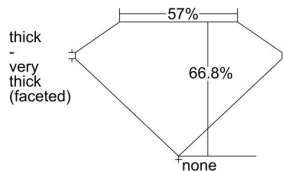

GIA®

FACSIMILE

GIA REPORT 1233715736

Verify this report at gia.edu

GIA DIAMOND DOSSIER®

September 13, 2016
GIA Report Number 1233715736
Shape and Cutting Style ..... Pear Brilliant
Measurements ..... 5.84 x 3.79 x 2.53 mm

GRADING RESULTS

Carat Weight ..... 0.33 carat
Color Grade ..... D
Clarity Grade VVS2

ADDITIONAL GRADING INFORMATION

Polish ..... Excellent
Symmetry ..... Very Good
Fluorescence ..... Medium Blue
Clarity Characteristics ..... Pinpoint
Inscription(s): GIA 1233715736

PROPORTIONS

Profile not to actual proportions

GRADING SCALES

GIA COLOR SCALE		GIA CLARITY SCALE	
COLORLESS	D	VERY VERY SLIGHTLY INCLUDED	FLAWLESS
	E		INTERNALLY FLAWLESS
	F		VVS₁
	G		VVS₂
	H		VS₁
	I		VS₂
	J		SI₁
	K		SI₂
	L		I₁
	M		I₂
NEAR COLORLESS	N	SLIGHTLY INCLUDED	I₃
	O		
	P		
	Q		
FAINT	R		
	S		
	T		
	U		
VERY LIGHT	V		
	W		
	X		
	Y		
LIGHT	Z