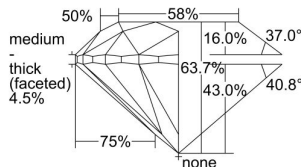

GIA®

FACSIMILE

GIA REPORT 2237742744

Verify this report at gia.edu

GIA DIAMOND DOSSIER®

September 13, 2016
GIA Report Number 2237742744
Shape and Cutting Style ..... Round Brilliant
Measurements ..... 6.06 - 6.10 x 3.87 mm

GRADING RESULTS

Carat Weight ..... 0.91 carat
Color Grade ..... G
Clarity Grade VS1
Cut Grade ..... Very Good

ADDITIONAL GRADING INFORMATION

Polish ..... Very Good
Symmetry ..... Very Good
Fluorescence ..... None
Clarity Characteristics..Crystal, Cloud, Pinpoint, Indented Natural
Inscription(s): GIA 2237742744

PROPORTIONS

Profile to actual proportions

GRADING SCALES

GIA COLOR SCALE	GIA CLARITY SCALE	GIA CUT SCALE	
D	FLAWLESS	EXCELLENT	
E	INTERNALLY FLAWLESS		
F		VVS₁	VERY GOOD
G	VVS₂		
H	VS₁	GOOD	
I	VS₂		
J	SI₁	FAIR	
K	SI₂		
L	I₁	POOR	
M	I₂		
N	I₃		
O			
P			
Q			
R			
S			
T			
U			
V			
W			
X			
Y			
Z