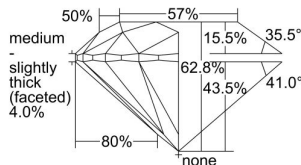

GIA®

FACSIMILE

GIA REPORT 6232392846

Verify this report at gia.edu

GIA DIAMOND DOSSIER®

August 03, 2016
GIA Report Number 6232392846
Shape and Cutting Style ..... Round Brilliant
Measurements ..... 6.03 - 6.06 x 3.79 mm

GRADING RESULTS

Carat Weight ..... 0.86 carat
Color Grade ..... D
Clarity Grade S11
Cut Grade ..... Excellent

ADDITIONAL GRADING INFORMATION

Polish ..... Excellent
Symmetry ..... Excellent
Fluorescence ..... None
Clarity Characteristics ..... Crystal
Inscription(s): GIA 6232392846

PROPORTIONS

Profile to actual proportions