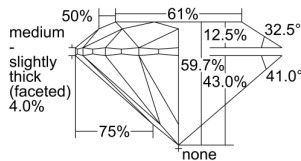

GIA®

FACSIMILE

GIA REPORT 1223887214

Verify this report at gia.edu

GIA DIAMOND DOSSIER®

June 13, 2016
GIA Report Number 1223887214
Shape and Cutting Style ..... Round Brilliant
Measurements ..... 5.74 - 5.77 x 3.44 mm

GRADING RESULTS

Carat Weight ..... 0.70 carat
Color Grade ..... E
Clarity Grade S11
Cut Grade ..... Excellent

ADDITIONAL GRADING INFORMATION

Polish ..... Excellent
Symmetry ..... Excellent
Fluorescence ..... None
Clarity Characteristics ..... Feather, Cloud, Crystal
Inspection(s): GIA 1223887214

PROPORTIONS

Profile to actual proportions

GRADING SCALES

GIA COLOR SCALE	GIA CLARITY SCALE	GIA CUT SCALE	
D	FLAWLESS	EXCELLENT	
E	INTERNALLY FLAWLESS		
F		VVS₁	VERY GOOD
G	VVS₂		
H	VS₁	GOOD	
I	VS₂		
J	S1₁	FAIR	
K	S1₂		
L	I₁	POOR	
M	I₂		
N	I₃		
O			
P			
Q			
R			
S			
T			
U			
V			
W			
X			
Y			
Z