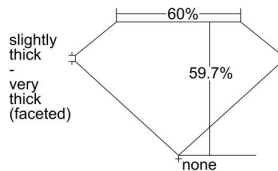

GIA®

FACSIMILE

GIA REPORT 7218316020

Verify this report at gia.edu

GIA DIAMOND DOSSIER®

December 09, 2015
GIA Report Number 7218316020
Shape and Cutting Style ..... Heart Brilliant
Measurements ..... 5.50 x 6.68 x 3.99 mm

GRADING RESULTS

Carat Weight ..... 0.90 carat
Color Grade ..... F
Clarity Grade S11

ADDITIONAL GRADING INFORMATION

Polish ..... Excellent
Symmetry ..... Very Good
Fluorescence ..... None
Clarity Characteristics ..... Feather
Inscription(s): GIA 7218316020

PROPORTIONS

Profile not to actual proportions

GRADING SCALES

GIA COLOR SCALE		GIA CLARITY SCALE		
NEAR COLORLESS	D	VERY VERY SLIGHTLY INCLUDED	FLAWLESS	
	E		INTERNALLY FLAWLESS	
	F	VERY SLIGHTLY INCLUDED	VVS₁	
	G		VVS₂	
	H		VS₁	
	FAINT	I	SLIGHTLY INCLUDED	VS₂
		J		S1₁
		K	INCLUDED	S1₂
		L		I₁
		M		I₂
VERY LIGHT		N	LIGHT	I₃
	O			
	P			
	Q			
LIGHT	R			
	S			
	T			
	U			
	V			
	W			
	X			
	Y			
	Z