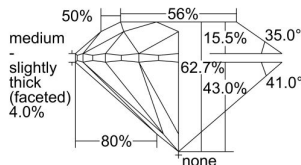

GIA®

FACSIMILE

GIA REPORT 6222508761

Verify this report at gia.edu

GIA DIAMOND DOSSIER®

April 28, 2016
GIA Report Number 6222508761
Shape and Cutting Style ..... Round Brilliant
Measurements ..... 4.72 - 4.75 x 2.97 mm

GRADING RESULTS

Carat Weight ..... 0.41 carat
Color Grade ..... D
Clarity Grade VS1
Cut Grade ..... Excellent

ADDITIONAL GRADING INFORMATION

Polish ..... Excellent
Symmetry ..... Excellent
Fluorescence ..... Faint
Clarity Characteristics ..... Crystal
Inscription(s): GIA 6222508761

PROPORTIONS

Profile to actual proportions

GRADING SCALES

GIA COLOR SCALE

COLORED	D
	E
	F
	G
	H
	I
	J
NEAR COLORLESS	K
	L
	M
	N
	O
	P
	Q
	R
	S
	T
	U
	V
	W
	X
	Y
	Z

GIA CLARITY SCALE

FLAWLESS	VERY VERY SLIGHTLY INCLUDED	VS₁	VS₂	VS₁	VS₂	SLIGHTLY INCLUDED	SI₁	SI₂	I₁	I₂	I₃	
												INTERNALLY FLAWLESS

GIA CUT SCALE

EXCELLENT
VERY GOOD
GOOD
FAIR
POOR