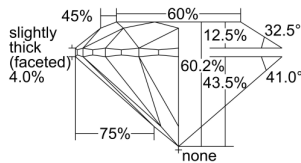

GIA®

FACSIMILE

GIA REPORT 6231378720

Verify this report at gia.edu

GIA DIAMOND DOSSIER®

August 02, 2016
GIA Report Number 6231378720
Shape and Cutting Style ..... Round Brilliant
Measurements ..... 5.72 - 5.75 x 3.45 mm

GRADING RESULTS

Carat Weight ..... 0.70 carat
Color Grade ..... G
Clarity Grade VS1
Cut Grade ..... Excellent

ADDITIONAL GRADING INFORMATION

Polish ..... Excellent
Symmetry ..... Excellent
Fluorescence ..... None
Clarity Characteristics ..... Cloud, Pinpoint
Inscription(s): GIA 6231378720

PROPORTIONS

Profile to actual proportions

GRADING SCALES

GIA COLOR SCALE	GIA CLARITY SCALE	GIA CUT SCALE	
D	FLAWLESS	EXCELLENT	
E	INTERNALLY FLAWLESS		
F		VVS₁	VERY GOOD
G	VVS₂		
H	VS₁	GOOD	
I	VS₂		
J	SI₁	FAIR	
K	SI₂		
L	I₁	POOR	
M	I₂		
N	I₃		
O			
P			
Q			
R			
S			
T			
U			
V			
W			
X			
Y			
Z