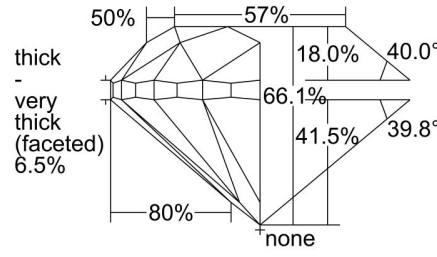

GIA DIAMOND GRADING REPORT

July 19, 2016
 GIA Report Number 1172730049
 Shape and Cutting Style Round Brilliant
 Measurements 6.12 - 6.17 x 4.06 mm

GRADING RESULTS

Carat Weight 1.01 carat
 Color Grade E
 Clarity Grade VVS2
 Cut Grade Good

ADDITIONAL GRADING INFORMATION

Polish Very Good
 Symmetry Excellent
 Fluorescence Medium Blue
 Inscription(s): GIA 1172730049

PROPORTIONS

Profile to actual proportions

CLARITY CHARACTERISTICS

KEY TO SYMBOLS*

-  Needle
-  Pinpoint

* Red symbols denote internal characteristics (inclusions). Green or black symbols denote external characteristics (blemishes). Diagram is an approximate representation of the diamond, and symbols shown indicate type, position, and approximate size of clarity characteristics. All clarity characteristics may not be shown. Details of finish are not shown.